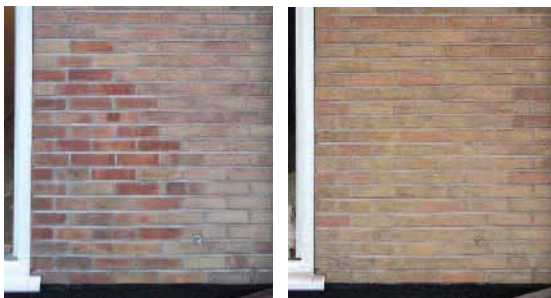

“virtually any colour and depth of sheen”

“40 year Guarantee”

Technical Specification

Colourfast inorganic metallic oxides are blended with either a potassium silicate or a vinyl acetate to form a brush applied solution tailored to site specific colour and reflectivity requirements. Our experienced operatives can create virtually any colour and depth of sheen.

Remedial Technicians Guarantee

Our Remedial Technicians have over 100 years of experience between them. Ensuring that you will get the very finest finish to our work. We will guarantee our tinting work for **40 years** and never ask for payment until the customer is 100% satisfied with the colour match and finish.

Tinting Service

- Brick Tinting, from Staffordshire Blues to London Stocks.
- Roof tile tinting: Including clay and concrete.
- Weathering tint, for 'bright' new builds.
- Stone tinting: Including solid and reconstituted artstone.
- Block tinting: Of any composition.
- Mortar tinting: From small repair patches to entire buildings.

Before

After